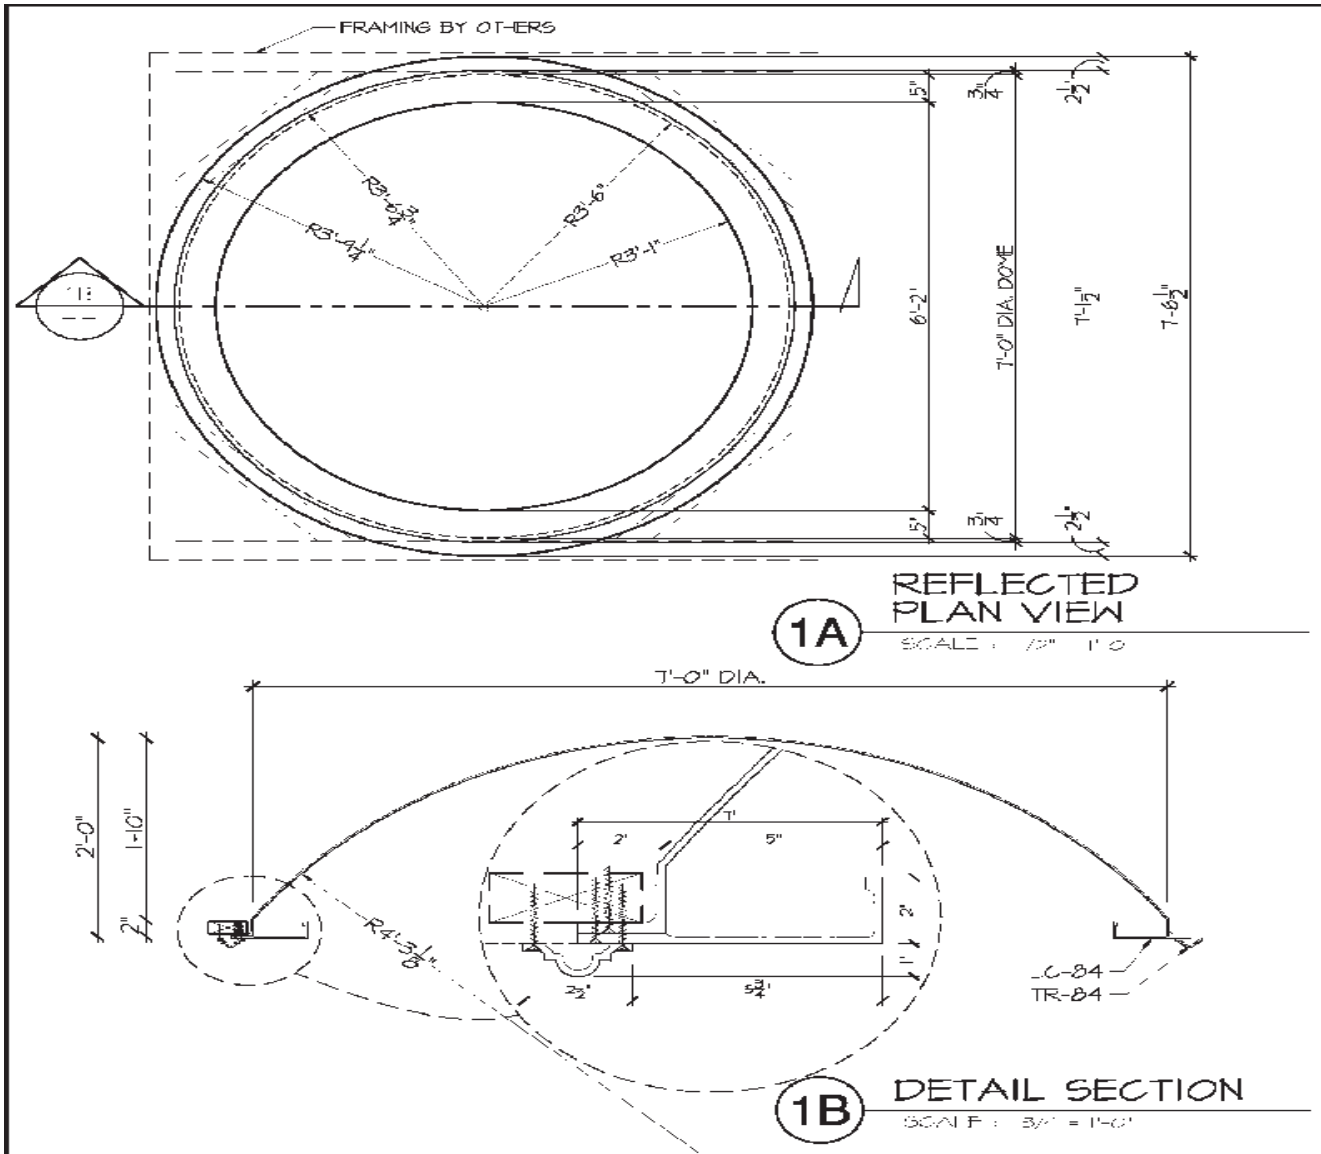

### CEILING DOME SIZES

Diameter	Rises
3'	5" & 7"*
4'	6 3/4", 8 3/4"*, 14"* & 16"*
5'	11 1/2" & 13 1/2"*
6'	12 1/2", 14 1/2"*, 17"*, 19"*
7'	12 1/2", 14 1/2"*, 22"* & 24"*

Dome rises with \* are available with light shelf