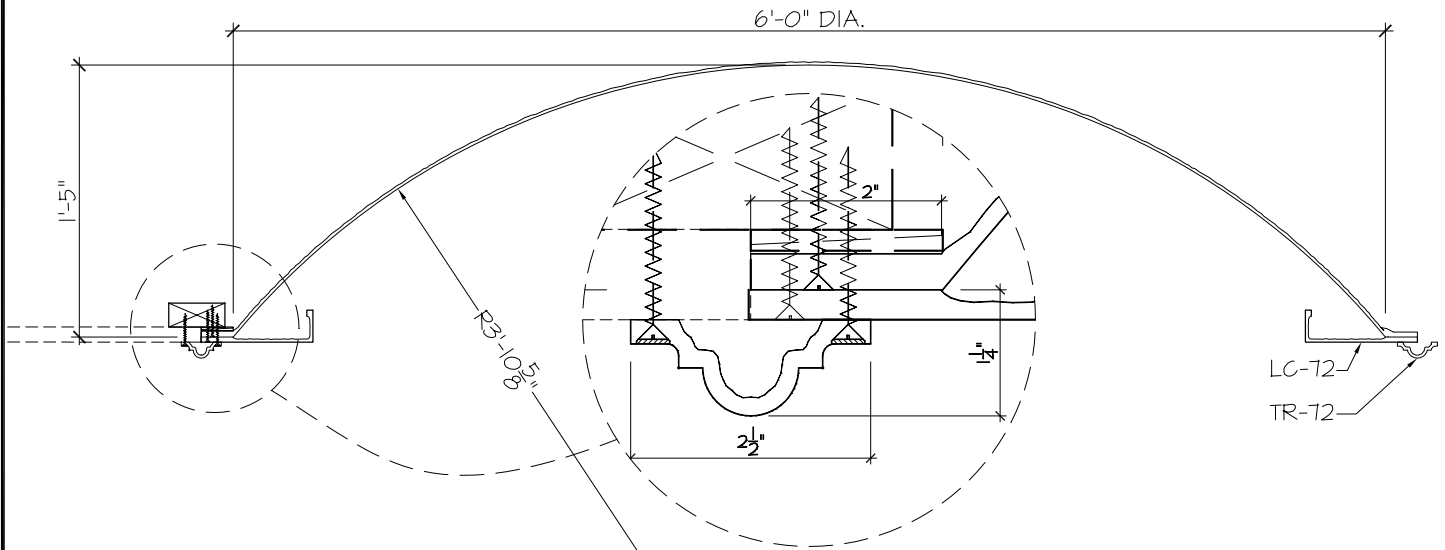

**1A**

**REFLECTED PLAN VIEW**

SCALE : 1/2" = 1'-0"

**1B**

**DETAIL SECTION**

SCALE : 1" = 1'-0"

**FIRST CLASS  
BUILDING  
PRODUCTS**

3600 DALLAS HWY  
SUITE #230-387  
MARIETTA, GA 30064  
Phone 770.514.8141  
Fax 770.514.0731

PROJECT:		FIRST CLASS
		BUILDING PRODUCTS
JOB NO:		
TITLE:		GFRP DOME
TITLE:		6'-0" DIAMETER
SCALE:	AS SHOWN	DRAWN BY: --

SHEET NO.	<b>D7217-LT</b>
PAGE	
OF	